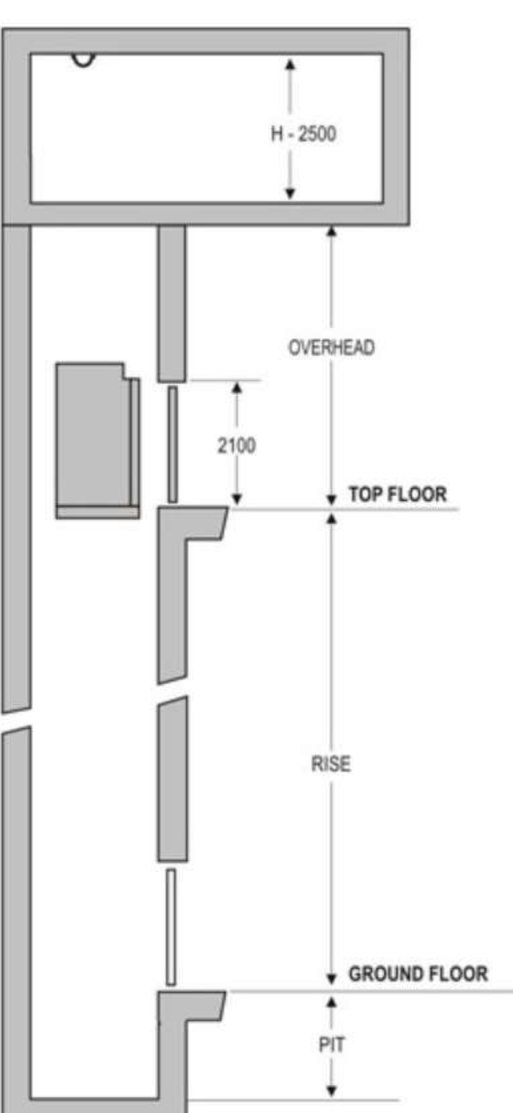

PASSENGER ELEVATOR

Hoistway Machine Room plan for auto door

Hoistway Elevation Drawing

1. Auto Door

Auto Door Passenger Elevators for Residential, Commercial Buildings, Hotel, Clubs & Bungalows depending upon the shaft size with speed / amenities up to choice of owners.

Premium Range

HEPL-P01
Side Walls : S.S Black Mirror + Corner S.S Hairline
Back Wall : Full length mirror.
Ceiling : CE-P01
Handrail : HEPL-HR01
Flooring : Black Tiles

HEPL-P02
Side Walls : Polished Oak Finish. Gaps-skirting S.S Mirror
Back Wall : ¾ Height Mirror.
Ceiling : CE-P02
Handrail : HEPL-HR04 M.S Powder Coated