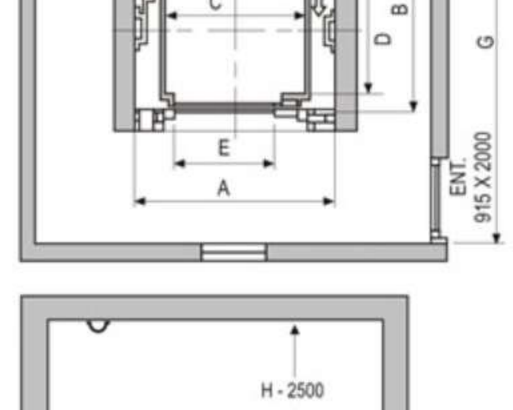

PASSENGER ELEVATOR

1. Auto Door

Auto Door Passenger Elevators for Residential, Commercial Buildings, Hotel, Clubs & Bungalows depending upon the shaft size with speed / amenities up to choice of owners.

Various options are available:

Speed	0.70 to 1.5 mt/ps
Capacity	06 to 20 passengers
Car Finish	MS powder Coated Car. Stainless Steel Hair line Finish Car Steel Designed & Steel Hair line Finish Car Steel Mirror & Steel Hair line Finish Car Titanium Gold designed with stainless steel Finish Car
Type of Door	Center-Opening Auto Door Telescopic Auto Door
Doors Finish	MS powder Coated Auto Door. Stainless Steel Hair line Finish Auto Door Stainless Steel Designed Finish Auto Door Titanium Gold Designed Finish Auto Door Glass With Stainless Steel Framed Finish Auto Door
Switch Panels Button	Surface Micro Electro Button Touch Button
Switch Panel Display	Seven Segment Digital LED Display Digital Dot Matrix Display LCD Display

Hoist way machine room size

Passenger Lift with auto doors

Load		Lift Well		Car Inside		ENT Rance	Machine Room			UP To 1.5 M/Sec.		Up To 2.5 M/Sec.	
Person	Weight	Width	Depth	Width	Depth		Width	Depth	Height	PIT	O.H.	PIT	O.H.
IN KG.		A	B	C	D	E	F	G	H	I	J	K	M
6	408	1700	1550	1100	1000	700	3000	3500	2500	1600	4800	2600	6700
8	544	1900	1650	1300	1100	800	3200	3500	2500	1600	4800	2600	6700
10	680	1900	1900	1350	1300	800	3500	4000	2500	1600	4800	2600	6700
13	884	2500	1650	2000	1100	900	4000	4200	2500	1600	4800	2600	6700
16	1088	2500	1850	2000	1300	1000	4500	4800	2500	1600	4800	2600	6700
20	1360	2500	2050	2000	1500	1000	5000	5000	2500	1600	4800	2600	6700

Premium Range

HEPL-P01
Side Walls : S.S Black Mirror + Corner S.S Hairline
Back Wall : Full length mirror.
Ceiling : CE-P01
Handrail : HEPL-HR01
Flooring : Black Tiles