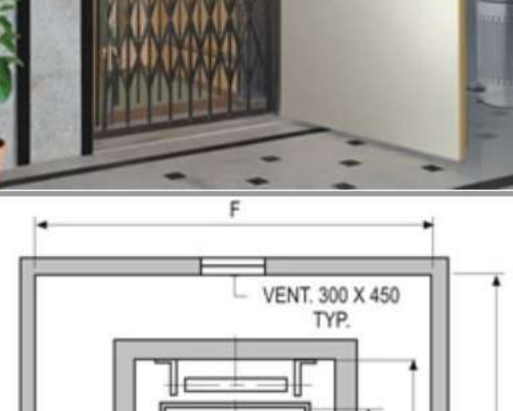

PASSENGER ELEVATOR

1. Auto Door

Auto Door Passenger Elevators for Residential, Commercial Buildings, Hotel, Clubs & Bungalows depending upon the shaft size with speed / amenities up to choice of owners.

Various options are available:

Speed	0.70 to 1.5 mt/ps
Capacity	06 to 20 passengers
Car Finish	MS powder Coated Car. Stainless Steel Hair line Finish Car Steel Designed & Steel Hair line Finish Car Steel Mirror & Steel Hair line Finish Car Titanium Gold designed with stainless steel Finish Car
Type of Door	Center-Opening Auto Door Telescopic Auto Door
Doors Finish	MS powder Coated Auto Door. Stainless Steel Hair line Finish Auto Door Stainless Steel Designed Finish Auto Door Titanium Gold Designed Finish Auto Door Glass With Stainless Steel Framed Finish Auto Door
Switch Panels Button	Surface Micro Electro Button Touch Button
Switch Panel Display	Seven Segment Digital LED Display Digital Dot Matrix Display LCD Display

Hoist way machine room size

Passenger Lift with auto doors

Load		Lift Well		Car Inside		ENT Rance	Machine Room			UP To 1.5 M/Sec.		Up To 2.5 M/Sec.	
Person	Weight	Width	Depth	Width	Depth		Width	Depth	Height	PIT	O.H.	PIT	O.H.
IN KG.		A	B	C	D	E	F	G	H	I	J	K	M
6	408	1700	1550	1100	1000	700	3000	3500	2500	1600	4800	2600	6700
8	544	1900	1650	1300	1100	800	3200	3500	2500	1600	4800	2600	6700
10	680	1900	1900	1350	1300	800	3500	4000	2500	1600	4800	2600	6700
13	884	2500	1650	2000	1100	900	4000	4200	2500	1600	4800	2600	6700
16	1088	2500	1850	2000	1300	1000	4500	4800	2500	1600	4800	2600	6700
20	1360	2500	2050	2000	1500	1000	5000	5000	2500	1600	4800	2600	6700

Premium Range

HEPL-P01
Side Walls : S.S Black Mirror + Corner S.S Hairline
Back Wall : Full length mirror.
Ceiling : CE-P01
Handrail : HEPL-HR01
Flooring : Black Tiles