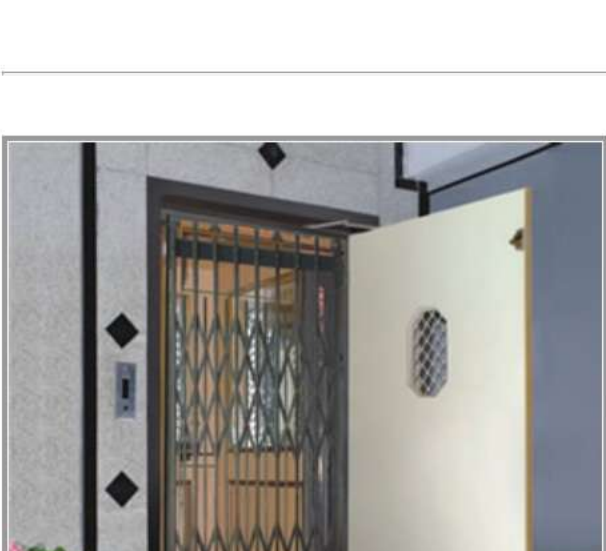

PASSENGER ELEVATOR

1. Auto Door

Auto Door Passenger Elevators for Residential, Commercial Buildings, Hotel, Clubs & Bungalows depending upon the shaft size with speed / amenities up to choice of owners.

Various options are available:

Speed	0.70 to 1.5 mt/ps
Capacity	06 to 20 passengers
Car Finish	MS powder Coated Car. Stainless Steel Hair line Finish Car Steel Designed & Steel Hair line Finish Car Steel Mirror & Steel Hair line Finish Car Titanium Gold designed with stainless steel Finish Car
Type of Door	Center-Opening Auto Door Telescopic Auto Door
Doors Finish	MS powder Coated Auto Door. Stainless Steel Hair line Finish Auto Door Stainless Steel Designed Finish Auto Door Titanium Gold Designed Finish Auto Door Glass With Stainless Steel Framed Finish Auto Door
Switch Panels Button	Surface Micro Electro Button Touch Button
Switch Panel Display	Seven Segment Digital LED Display Digital Dot Matrix Display LCD Display

Hoist way machine room size

Passenger Lift with auto doors

Load		Lift Well		Car Inside		ENT Rance	Machine Room			UP To 1.5 M/Sec.		Up To 2.5 M/Sec.	
Person	Weight	Width	Depth	Width	Depth		Width	Depth	Height	PIT	O.H.	PIT	O.H.
IN KG.		A	B	C	D	E	F	G	H	I	J	K	M
6	408	1700	1550	1100	1000	700	3000	3500	2500	1600	4800	2600	6700
8	544	1900	1650	1300	1100	800	3200	3500	2500	1600	4800	2600	6700
10	680	1900	1900	1350	1300	800	3500	4000	2500	1600	4800	2600	6700
13	884	2500	1650	2000	1100	900	4000	4200	2500	1600	4800	2600	6700
16	1088	2500	1850	2000	1300	1000	4500	4800	2500	1600	4800	2600	6700
20	1360	2500	2050	2000	1500	1000	5000	5000	2500	1600	4800	2600	6700

Premium Range

HEPL-P01
Side Walls : S.S Black Mirror + Corner S.S Hairline
Back Wall : Full length mirror.
Ceiling : CE-P01
Handrail : HEPL-HR01
Flooring : Black Tiles